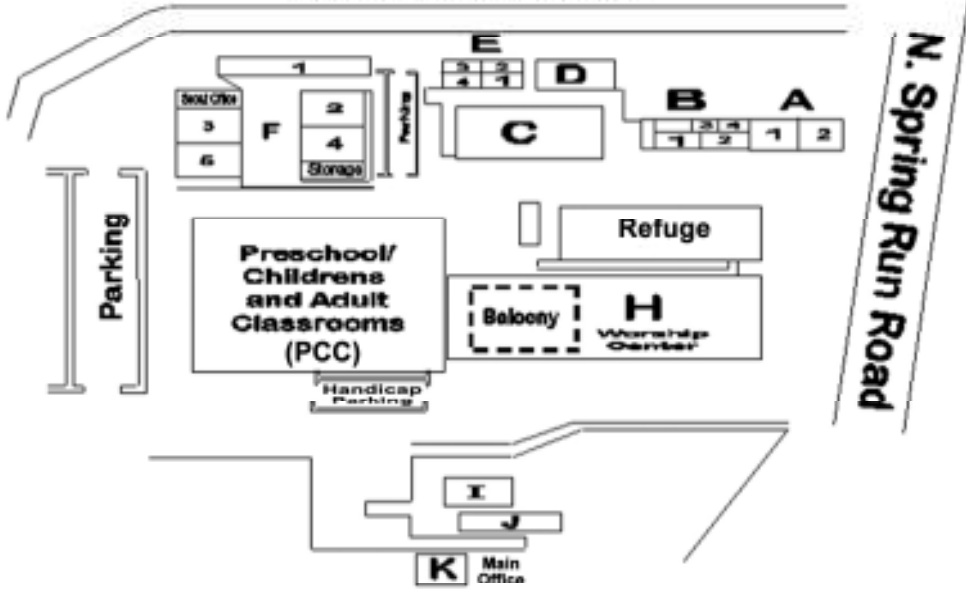

**SCBC Facility Map**

SWIFTCREEKBAPTISTCHURCH

# SUNDAY SCHOOL DIRECTORY

210	207 G	207 H	Fellowship Hall-207	203	202 B		
← Exit	207 E	207 F		204	202 A		
Music Suite 209	207 C	207 D		205	201		
Library	207 A	207 B		206	Stairs		
	Stairs						
Exit ←	Worship Center Entrance			211	212	213	214